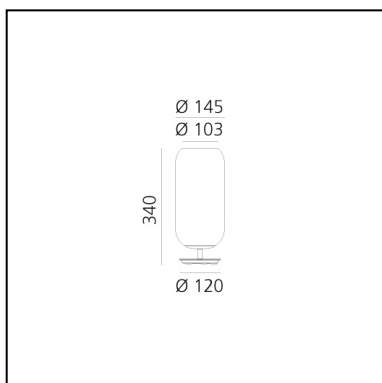

Gople Mini Table - Black/Blue

BIG - Bjarke Ingels Group

IP20   

LUMINAIRE

- Watt: **5,7W**
- Delivered lumens output: **272lm**
- CCT: **2700K**
- Efficiency: **58%**
- Efficacy: **54.43lm/W**
- CRI: **80**

PRODUCT CODE: 1409350A

FEATURES

- Article Code: **1409350A**
- Colour: **Black/Blue**
- Installation: **Table**
- Material: **Blown glass, aluminium**
- Series: **Design Collection**
- Environment: **Indoor**
- design by: **BIG - Bjarke Ingels Group**

DIMENSIONS

- Height: **cm 34**
- Diameter: **cm 14.5**
- Base Diameter: **cm 12**

SOURCES NOT INCLUDED

- Category: **LED RETROFIT**
- Number: **1**
- Watt: **6W**
- Socket: **E14**